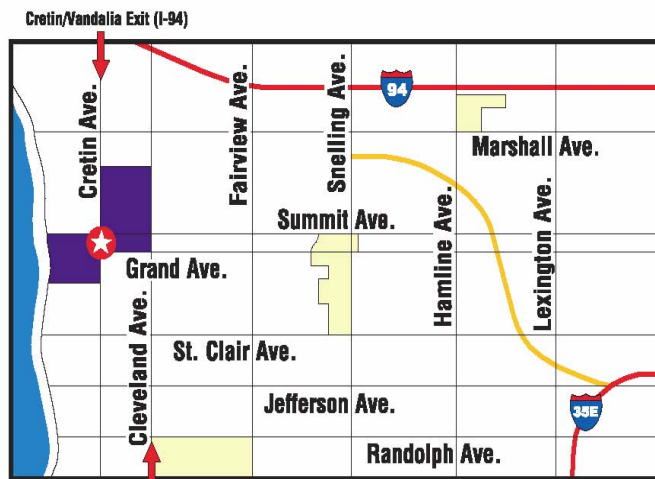

3:00 P.M. Closing: What do you do now?

3:30 P.M. Information Fair

Evening

4:30 P.M. Dinner sign-up

Driving Directions to the University of St. Thomas

East I-94 (from Minneapolis)

Take I-94 east to the Cretin/Vandalia exit. Go right (south) on Cretin Avenue approximately one mile to just before the intersection of Cretin and Summit Avenues. Turn left into Parking Lot H and follow the signs for visitor parking that lead you to Levels R2 and R3 of the Morrison Hall parking ramp.

West I-94 (from St. Paul)

Take I-94 west to the Cretin/Vandalia exit. Go left (south) on Cretin Avenue approximately one mile to just before the intersection of Cretin and Summit Avenues. Turn left into Parking Lot H and follow the signs for visitor parking that lead you to Levels R2 and R3 of the Morrison Hall parking ramp.

East I-494 (from the airport)

Take I-494 east to Highway 5. Take Highway 5 east and exit at Shepard Road/Edgumbe. There will be a fork in the road. Veer left on Edgumbe. At the second stoplight, turn left on St. Paul Avenue. In approximately 3/4 mile, St. Paul Avenue becomes Cleveland Avenue. Stay on Cleveland for approximately two miles. Turn left on Summit Avenue. Watch for signs on the right to Parking Lot H after passing the intersection with Finn Street. Follow signs for visitor parking that lead you to Levels R2 and R3 of the Morrison Hall parking ramp.